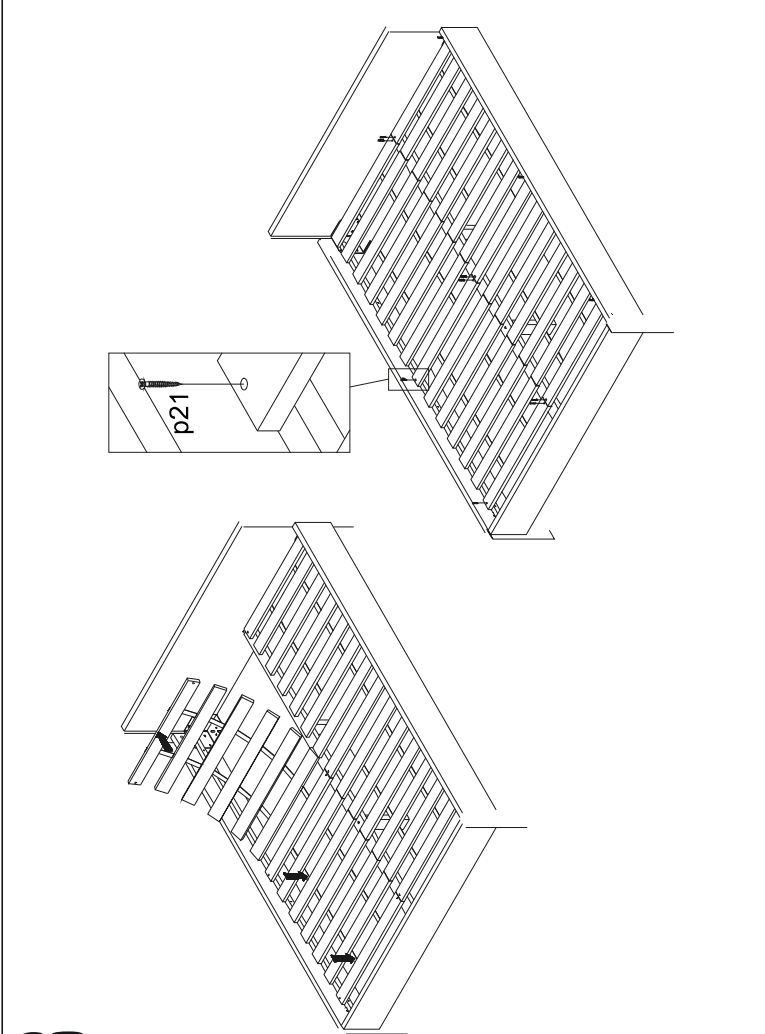

Instalation manual

ARSAL: LOZE 160

Element symbol	Dimensions	Code	Package
1	2000 22	LOZE160.004	3/3
2	1756 84 16/46	LOZE160.005	3/3
3	1756 68 16/46	LOZE160.006	3/3
4	1654 850 16/32	LOZE160.001	1/1
5	1654 484 16/32	LOZE160.002	2/2
6	1880 30 25 2		3/3
7	1980 70 27 1		3/3
8	235 70 27 1		3/3
9	786 2000 20 2		3/3

8x	8x	32x	8x	12x	8x	2x	1x
1x	6x	8x	4x	2x	2x	12x	22x

1

3

2

4

7

8

5