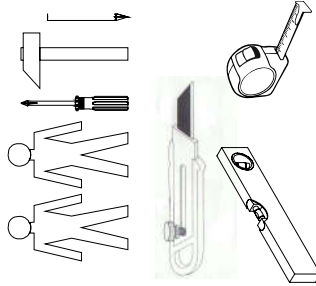

Instalation manual

ARSAL: LOZE 160

Element symbol	Dimensions	Code	Package
1	2000 22	LOZE160.004	3/3
2	1756 84 16/46	LOZE160.005	3/3
3	1756 68 16/46	LOZE160.006	3/3
4	1654 850 16/32	LOZE160.001	1/1
5	1654 484 16/32	LOZE160.002	2/2
6	1880 30 25 2		3/3
7	1980 70 27 1		3/3
8	235 70 27 1		3/3
9	786 2000 20 2		3/3

8x	8x	32x	8x	12x	8x	2x	1x
1x	6x	8x	4x	2x	2x	12x	22x

1

3

2

4

7

8

5