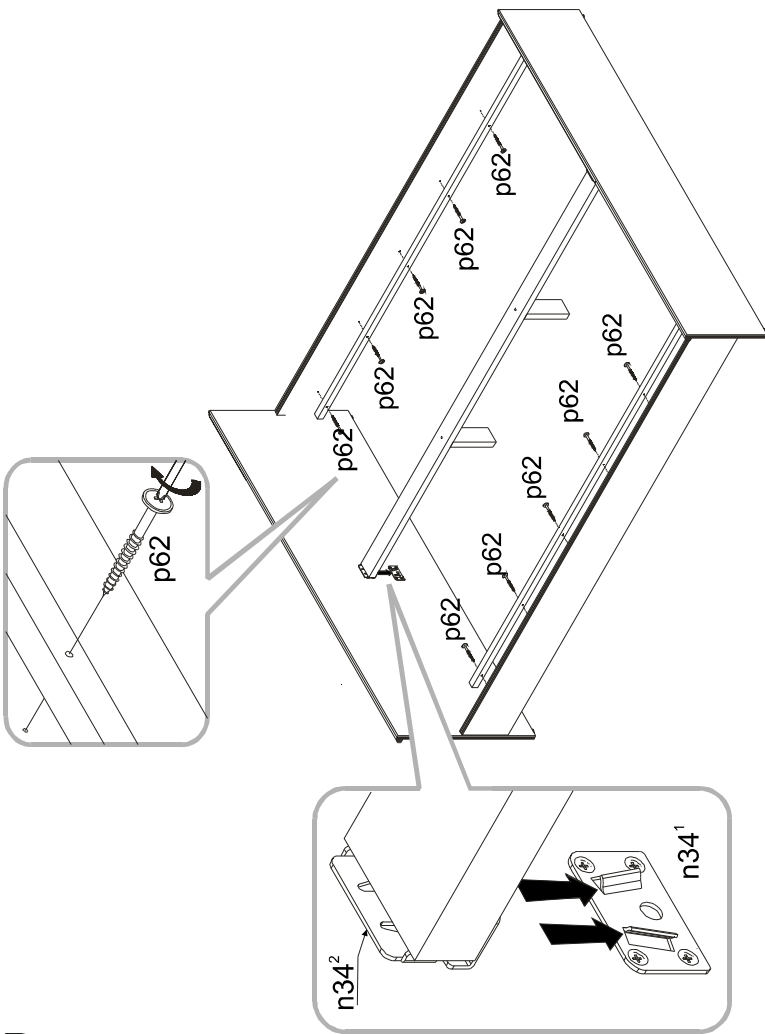

Instalation manual

ARSAL: LOZE 160

Element symbol	Dimensions	Code	Package
1	2000 22	LOZE160.004	3/3
2	1756 84 16/46	LOZE160.005	3/3
3	1756 68 16/46	LOZE160.006	3/3
4	1654 850 16/32	LOZE160.001	1/1
5	1654 484 16/32	LOZE160.002	2/2
6	1880 30 25 2		3/3
7	1980 70 27 1		3/3
8	235 70 27 1		3/3
9	786 2000 20 2		3/3

8x	8x	32x	8x	12x	8x	2x	1x
1x	6x	8x	4x	2x	2x	12x	22x

1

3

2

4

7

8

5