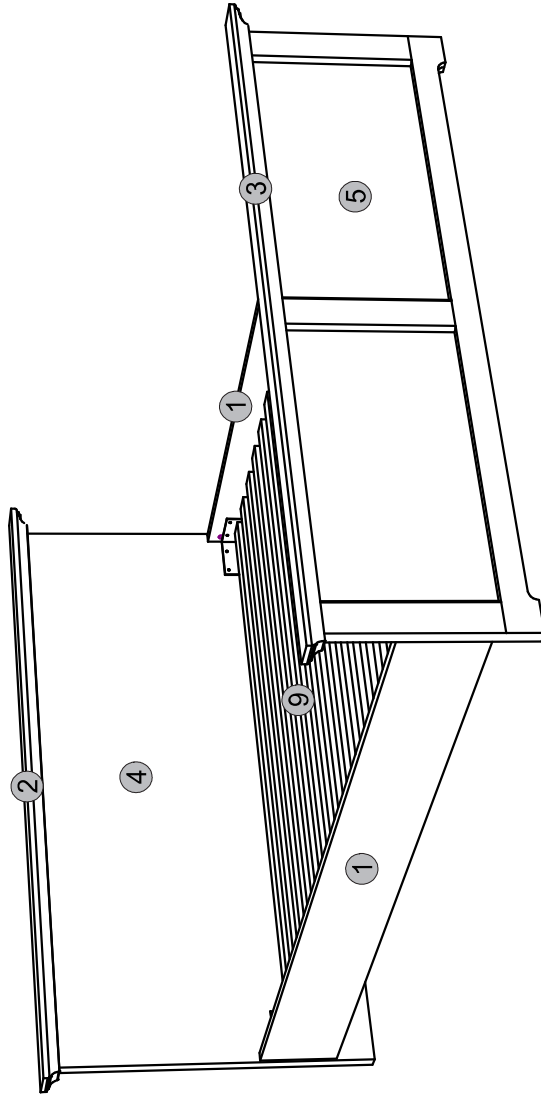

Instalation manual

ARSAL: LOZE 160

Element symbol	Dimensions	Code	Package
1	2000 22	LOZE160.004	3/3
2	1756 84 16/46	LOZE160.005	3/3
3	1756 68 16/46	LOZE160.006	3/3
4	1654 850 16/32	LOZE160.001	1/1
5	1654 484 16/32	LOZE160.002	2/2
6	1880 30 25 2		3/3
7	1980 70 27 1		3/3
8	235 70 27 1		3/3
9	786 2000 20 2		3/3