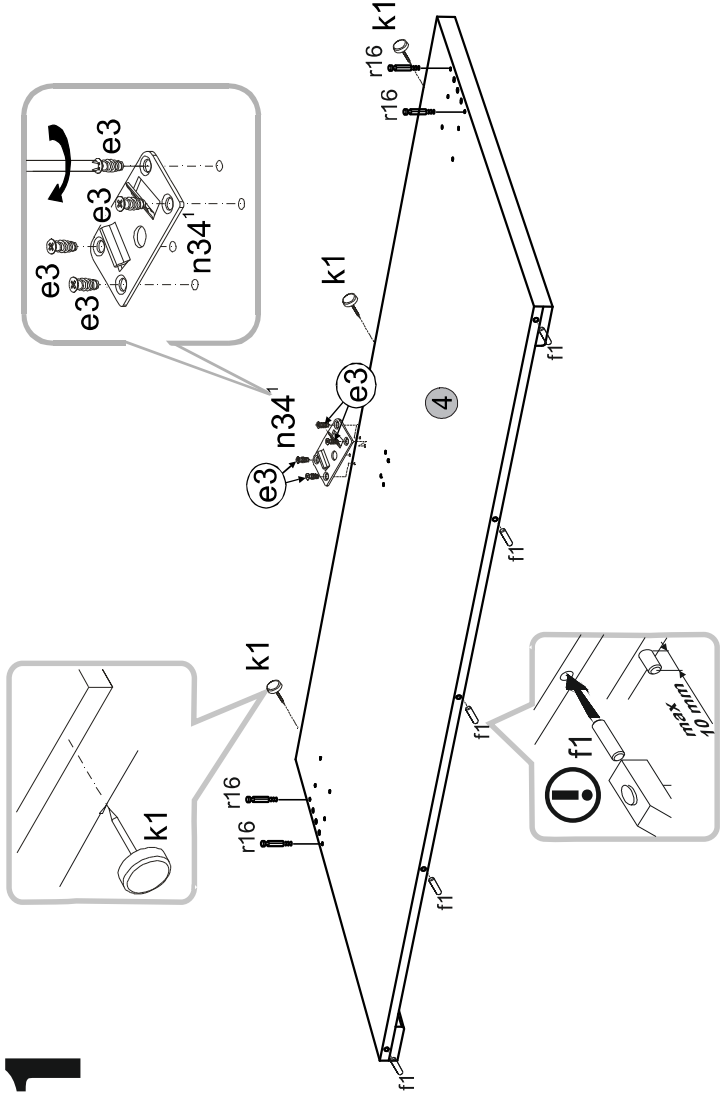

Instalation manual

ARSAL: LOZE 160

Element symbol	Dimensions	Code	Package
1	2000 22	LOZE160.004	3/3
2	1756 84 16/46	LOZE160.005	3/3
3	1756 68 16/46	LOZE160.006	3/3
4	1654 850 16/32	LOZE160.001	1/1
5	1654 484 16/32	LOZE160.002	2/2
6	1880 30 25 2		3/3
7	1980 70 27 1		3/3
8	235 70 27 1		3/3
9	786 2000 20 2		3/3

8x	8x	32x	8x	12x	8x	2x	1x
1x	6x	8x	4x	2x	2x	12x	22x

1

3

2

4

7

8

5