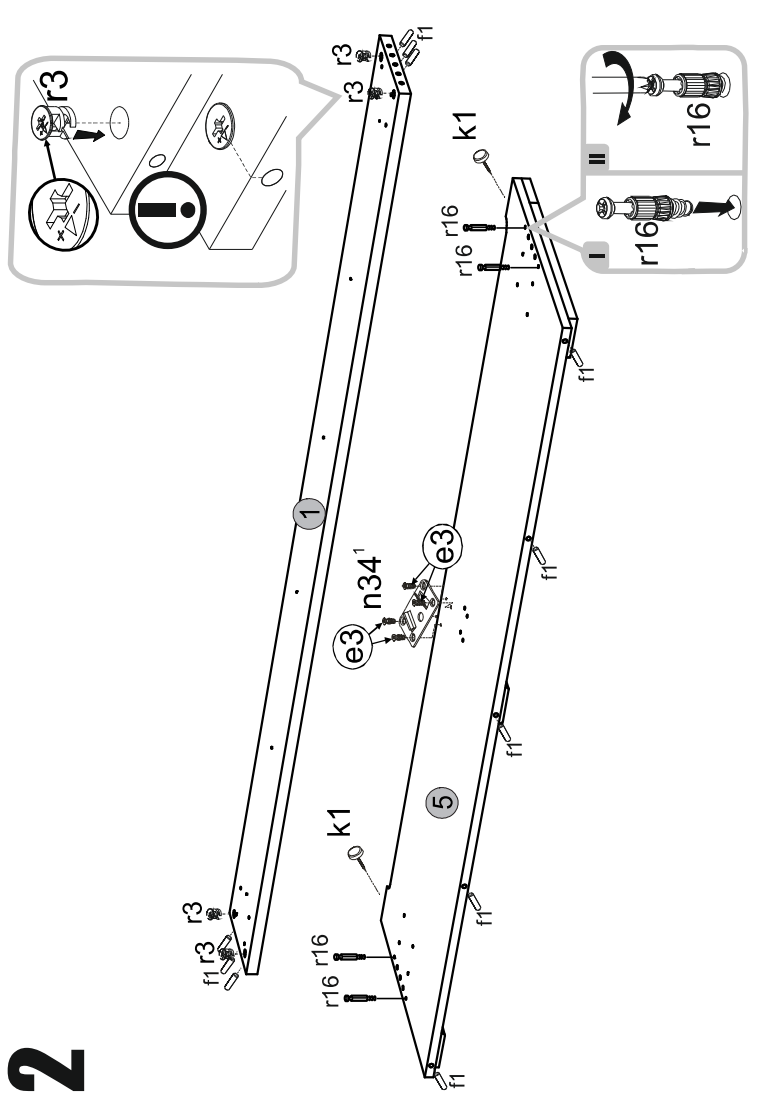

Instalation manual

ARSAL: LOZE 160

Element symbol	Dimensions	Code	Package
1	2000 22	LOZE160.004	3/3
2	1756 84 16/46	LOZE160.005	3/3
3	1756 68 16/46	LOZE160.006	3/3
4	1654 850 16/32	LOZE160.001	1/1
5	1654 484 16/32	LOZE160.002	2/2
6	1880 30 25 2		3/3
7	1980 70 27 1		3/3
8	235 70 27 1		3/3
9	786 2000 20 2		3/3

8x	8x	32x	8x	12x	8x	2x	1x
1x	6x	8x	4x	2x	2x	12x	22x

1

3

2

4

7

8

5