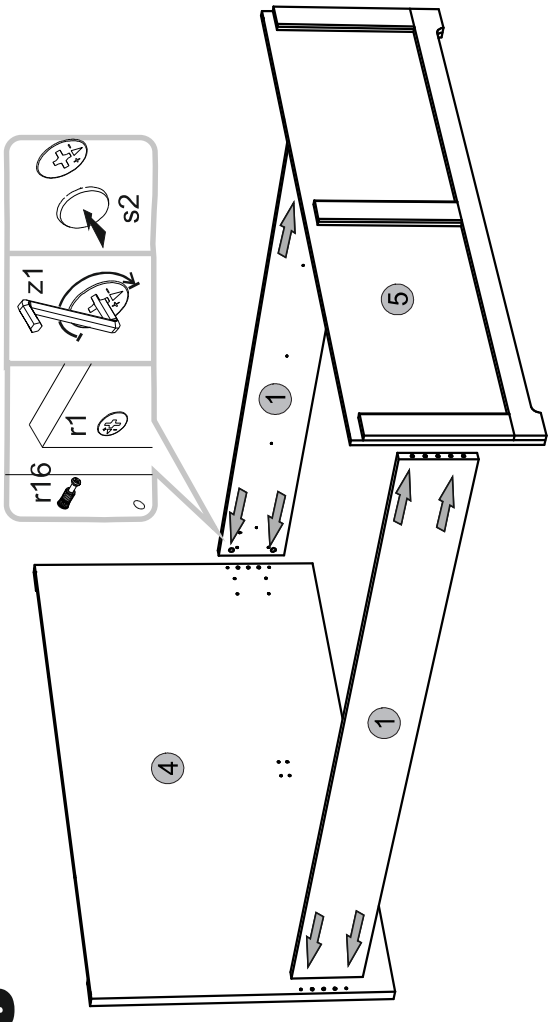

Instalation manual

ARSAL: LOZE 160

Element symbol	Dimensions	Code	Package
1	2000 22	LOZE160.004	3/3
2	1756 84 16/46	LOZE160.005	3/3
3	1756 68 16/46	LOZE160.006	3/3
4	1654 850 16/32	LOZE160.001	1/1
5	1654 484 16/32	LOZE160.002	2/2
6	1880 30 25 2		3/3
7	1980 70 27 1		3/3
8	235 70 27 1		3/3
9	786 2000 20 2		3/3

8x	8x	32x	8x	12x	8x	2x	1x
1x	6x	8x	4x	2x	2x	12x	22x

1

3

2

4

7

8

5