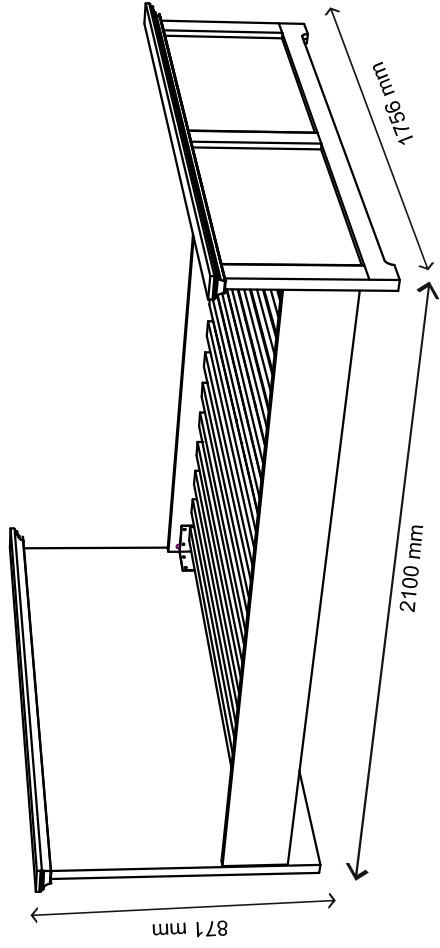

Instalation manual

ARSAL: LOZE 160

Element symbol	Dimensions	Code	Package
1	2000 22	LOZE160.004	3/3
2	1756 84 16/46	LOZE160.005	3/3
3	1756 68 16/46	LOZE160.006	3/3
4	1654 850 16/32	LOZE160.001	1/1
5	1654 484 16/32	LOZE160.002	2/2
6	1880 30 25 2		3/3
7	1980 70 27 1		3/3
8	235 70 27 1		3/3
9	786 2000 20 2		3/3

8x	8x	32x	8x	12x	8x	2x	1x
1x	6x	8x	4x	2x	2x	12x	22x

1

3

2

4

7

8

5